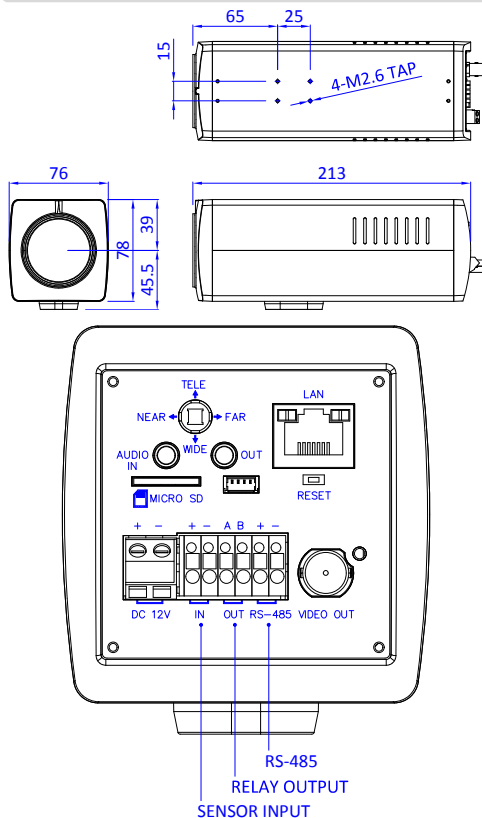

Dimension

Specification

Model	HIZ-HB36L	HIZ-HB30L	HIZ-HB12L
Camera			
Image Sensor	1/1.9" Sony CMOS Sensor		
Pixel	2,120K Pixels		
Resolution	MAX. 1920 x 1080p (30/25FPS)		
Zoom	Optical x36, Digital x32	Optical x30, Digital x32	Optical x12, Digital x32
Video Signal-to-Noise	More than 50 dB		
Focal Length	F1.5 ~ F4.8, f=6mm ~ 216mm	F1.5 ~ F4.3, f=6mm ~ 180mm	F1.5 ~ F1.9, f=7mm ~ 84mm
Angle of View	H : 56.5°(Wide) ~ 2.12°(Tele), V : 33.63°(Wide) ~ 1.19°(Tele)	H : 61.2°(Wide) ~ 2.32°(Tele), V : 35.7°(Wide) ~ 1.31°(Tele)	H : 54.07°(Wide) ~ 4.98°(Tele), V : 32.03°(Wide) ~ 2.8°(Tele)
MIN. Illuminance	DSS Off : 0.15 Lux @ Color, 0.01 Lux @ B/W DSS On : 0.0375 Lux @ Color, 0.002 Lux @ B/W		
Day & Night	Auto / Day / Night(ICR)		
Focus	Auto / Manual / One-Push		
AE Mode	Auto / Iris / Shutter / Manual		
AGC	On / Off		
Shutter Speed	1/30(25) ~ 1/30,000 [SEC.]		
DSS	Off / MAX. x2 ~ x4		
Flickerless	On / Off		
Iris	0 ~ 20		
Brightness	0 ~ 20		
White Balance	Auto / One-Push / Manual / Indoor / Outdoor		
WDR / BLC	Off / WDR / BLC		
HLC	On / Off		
De-Fog	On / Off		
Sharpness	0 ~ 10		
DNR	Auto / Off / Low / Middle / High		
Motion Detection	3 Positions		
Privacy Mask	24 Masks		
OSD Menu	English, Simplified Chinese, Traditional Chinese, Japanese		
Ethernet	Ethernet 10/100 Base-T (RJ-45)		
Video Output	CVBS, 1Vp-p		
Audio I/O	Mono Jack, Line In/Out		
Memory Slot	Micro SD		
Serial Port	RS-485, Pelco-D		
Sensor Input	1 Input, Photo-Coupler Type		
Alarm Output	1 Output, Relay Output, MAX. Load DC 24V, 1A / AC 125V, 0.5A		
Operating Temperature	-10°C ~ 50°C / 14°F ~ 122°F		
Dimension	76(W) x 78(H) x 213(L) [mm] / 3(W) x 3.1(H) x 8.4(L) ["]		
Weight	1.2 Kg / 2.7 lb	1.2 Kg / 2.7 lb	1.05 Kg / 2.3 lb
PoE(Power over Ethernet)	802.3af		
Input Power	DC 12V, 0.8A or PoE		
Network			
System OS	Embedded Linux		
Protocol	TCP/IP, UDP/IP, RTP, RTSP, RTCP, HTTP, DHCP, FTP, SMTP, DNS, DDNS		
ONVIF	Version 17.06		
DDNS	Support		
Simultaneous User Access	MAX. 10 Users		
Video Compression Format	H.265, H.264, M-JPEG		
Video Resolution	1920x1080, 1280x1024, 1280x960, 1280x720, 1024x768, 640x480, 320x240		
Video Frame Rate	MAX. 30FPS @ All Resolutions		
Video Quality Control	H.265 & H.264 : Bitrate Control / M-JPEG : Quality Level Control		
Video Streaming	Triple Stream (Stream 1, 2, 3), RTP/RTSP, Unicast RTP, Multicast RTP		
Audio Compression Format	G.711 u-Law		
Audio Streaming	Two Way		
Web Browser OS	Windows 7, 8, 10		
Web Browser Manager	IE11, Firefox, Safari, Opera		
Web Browser Viewer	IE11 or Higher (Active-X)		
# Specification & Design are subject to change without prior notice.