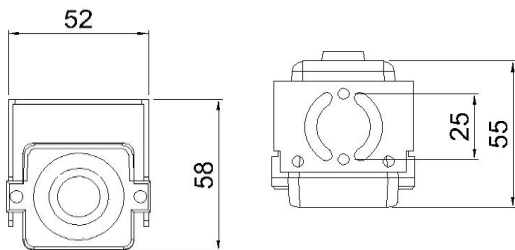

## FEATURES

- 1/3.2", 1.3MP Sony STARVIS RGBW CMOS
- AHD : 720P (30fps), HD Resolution
- Mechanical IR Cut Filter Free, Day & Night
- 3.6mm Fixed Lens (Option : 2.9mm)
- 12 IR LED (850nm)
- DOL WDR + ATR, Digital Overlap WDR
- Flip : H-Flip, V-Flip, HV Flip
- Extremely Reliable Power Input Range (DC9V ~ DC28V)
- Aluminum Die-casting Body, Anodizing Coating
- For Outdoor Rear View, Side View (Left/Right)
- For Indoor Driver View
- IP68 & IP69K Heavy Duty

## DIMENSION

Without Bracket

## CAMERA SPECIFICATIONS

Image Sensor	1/3.2", 1.3Mega Sony STARVIS RGBW CMOS
Total Pixels	1305(H) x 985(V) Approx. 1.29M Pixels
Effective Pixels	1297(H) x 977(V) Approx. 1.27M Pixels
Minimum Illumination (F1.2)	Color : 0.005 Lux (AGC ON) B/W : 0.001 Lux (AGC ON)
Shutter Speed	1/50(1/60) ~ 1/50000 sec
Video Output Mode	AHD 720p (HD Resolution), 30fps
Lens	3.6mm, Mega Pixel Lens
IR LED	12 IR LED, 850nm
Iris Control	Manual
S/N Ratio	72dB
ATW Range	1800 ~ 10500K
White Balance	ATW / Push / User1 / User2 / Manual / Push Lock
AGC	Min / 6 / 12 / 18 / 24 / 30 / 36 / 42 / 48 / Max
Back Light	Off / BLC / HLC
WDR / ATR	Off / WDR (Low/Middle/High)/ART(Low/Middle/High)
2 DNR	Off / Y-C / Y / C
Day & Night	Auto / Manual
IR LED Control	Off / Auto / Fix
Privacy Masking	Off / On (16 Zone)
Defog	Off / Auto
Flip	Off / H-Flip / V-Flip / HV-Flip
Pict Adjust	Brightness/Contrast/Sharpness/Hue/Color Gain
Power Input	DC 9V ~ DC 28V
Power Consumption	Normal : 80mA (IR LED On : Max. 180mA)
Dimension	52 (W) x 55 (D) x 58 (H)mm without Bracket