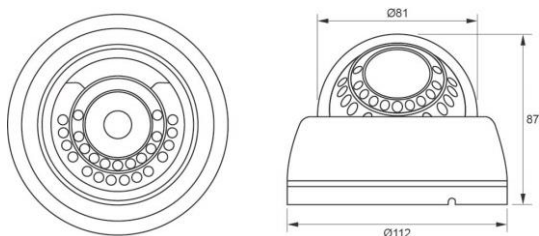

NETWORK IP CAMERA

HIP-HD24/4K

8MP NETWORK IP IR DOME CAMERA

STARVIS **H.265** **WDR**

Features

- Sony STARVIS 8.51MP Image Sensor
- Ultra low light color camera(0.01lux/F1.2)
- Triple codec(H.265, H.264, MJPEG)
- Triple Stream
- Max 30fps @ 3,840x2160p
- Support Onvif/PoE
- DOL True WDR
- IR LED : 24 units(20m)
- True Day & Night
- Fixed Lens 4mm
- 3-Axis Gimbal Bracket

Camera Specifications

IMAGE	Image Sensor	Sony Starvis 8.51MP(1/2.5") Image Sensor
	Scan System	Progressive Scan
	Total Pixels	3864(H) x 2218(V), 8.57 Mega Pixels
	Effective Pixels	3864(H) x 2202(V), 8.51 Mega Pixels
Function	Day & Night	Auto / Day(Color) / Night(BW)
	Privacy Area	On / Off (8 Programmable Zones)
	Motion Detection	4 Zone, On / Off
	W D R	DOL True WDR
	3D DNR	2DNR, 3DNR
	S/N Ratio	More 52dB
	BLC	HLC, BLC
	Digital Zoom	16x
	Degof/LDS/Mirror	On / Off
	White Balance	ATW-Indoor/Outdoor, Shade, Clear sky, Fluorescent light, Light bulb, Flame, Manual
Lens	Focal Length	Fixed Lens 4mm
IR LEDs	IR LEDs	24 units
Electrical	Power Supply	DC12[V] ±10% / Max 750mA
Environmental	Operating Temp.	-10°C ~ +50°C
	Preservation Temp.	-20°C ~ +60°C
	Humidity	0% ~ 80%
Mechanical	Weight.	Approx. 250g

Network Specifications

System	OS	Embedded Linux
Network	Interface	RJ45 10/100/1000 Base-T
	Protocol	TCP/IP, UDP, IPv4/v6, HTTP, HTTPS, FTP, UpnP, RTP, RTSP, RTCP, DHCP, ARP, Zeroconf
	Onvif	ver18.06
	Simultaneous Access	Max. 10 user
Video	Compress Format	H.265 Main Profile, H.264(High, Main, Base Line Profile), MJPEG
	Resolution	3840x2160(4K), 2592x1944(5M), 2048x1536(QXGA), 1920x1080(FHD), 1280x1024(SXGA), 1280x720(HD), 704x480(4CIF/NT), 704x576(4CIF/PAL) 640x480(VGA), 352x288(CIF), 320x240(QVGA)
	Frame Rate	Max. 30fps @all resolution
	Streaming	Simultaneously H.265 and MJPEG (Triple Streaming), Simultaneously H.264 and MJPEG (Triple Streaming), Independent Frame Rate and Bandwidth Control, VBR/CBR Mode
Audio	Compress Format	G.711 u-law
	Streaming	Two way
Event	Sensor In	1(NC/NO)
	Alarm Out	1 (Digital Output, Open Collector)
Web Browser	OS	Windows 7, 8, 10
	Manager	IE(over 11), Firefox, Safari, Opera
	Viewer	IE only (Active-X)