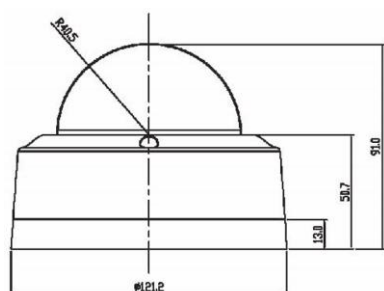

NETWORK IP CAMERA

HIP-HV5245

5MP NETWORK IP IR VANDAL DOME CAMERA

STARVIS **H.265** **WDR**

Features

- Sony STARVIS 5.69MP Image Sensor
- Ultra low light color camera(0.01lux/F1.2)
- Triple codec(H.265, H.264, MJPEG)
- Triple Stream
- Max 30fps @ all resolution
- Support Onvif/PoE/External Video
- DOL True WDR
- IR LED : 24 units(20m)
- True Day & Night
- Fixed Lens 4mm
- 3-Axis Gimbal Bracket
- IP66 Weatherproof

Camera Specifications

IMAGE	Image Sensor	Sony Starvis 5.69MP(1/2.8") Image Sensor
	Scan System	Progressive Scan
	Total Pixels	2704(H) x 2104(V), 5.68 Mega Pixels
	Effective Pixels	2616(H) x 1964(V), 58.13 Mega Pixels
Function	Day & Night	Auto / Day(Color) / Night(BW)
	Privacy Area	On / Off (8 Programmable Zones)
	Motion Detection	432 Zone (On / Off, 1~5step)
	W D R	DOL True WDR
	3D DNR	2DNR, 3DNR
	S/N Ratio	More 52dB
	BLC	HLC, BLC
	Digital Zoom	16x
	Degof/LDS/Mirror	On / Off
	White Balance	Auto/Push/Indoor/Outdoor/Fluorescent/User
Lens	Focal Length	Fixed Lens 4mm
IR LEDs	IR LEDs	24 units
Electrical	Power Supply	DC12[V] ±10% / Max 750mA
	Operating Temp.	-10°C ~ +50°C
Environmental	Preservation Temp.	-20°C ~ +60°C
	Humidity	0% ~ 80%
Mechanical	Weight.	Approx. 670g

Network Specifications

System	OS	Embedded Linux
Network	Interface	RJ45 10/100 Base-T
	Protocol	TCP/IP,UDP/IP,RTP,RTSP,RTCP,NTP, HTTP,DHCP,FTP,SMTP,DNS,DDNS
	Onvif	ver17.06
	DDNS	lplinker.net
Video	Simultaneous Access	Max. 10 user
	Compress Format	H.265, H.264, MJPEG
	Resolution	2560x1920/2560x1440/2048x1536/1600x1200 /1920x1080/1280x1024/1280x960/640x480/ 640x360/320x240/320x180
	Frame Rate	Max. 30fps @all resolution
Audio	Streaming	Triple Stream (Stream1,2,3) RTP/RTSP, UnicastRTP, Multicast RTP
	Compress Format	G.711 u-law
Event	Streaming	Two way
	Sensor In	1(NC/NO)
Web Browser	Alarm Out	1 (Digital Output, Open Collector)
	OS	Windows 7, 8, 10
	Manager	IE(over 11), Firefox, Safari, Opera
	Viewer	IE only (Active-X)

*Specification and Design are subject to change without notice